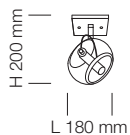

ORIENTABLE AND DIRECTIONABLE RECESSED LAMP AVAILABLE IN ONE LIGHT OR TWO LIGHTS VERSION. THE FRAME IS IN POLISHED STEEL.

5881

5875

GHIGO

5872

5880

PIANTANA REGOLABILE A QUATTRO PUNTI
LUCE. CON SNODO CENTRALE E COMPLETA
ORIENTABILITÀ DEI FARETTI.

STANDING LAMP WITH 4 SPOTLIGHTS
COMPLETELY ADJUSTABLE.

5873
GZ10 1 x max 75W 
Hi Spot ES 111
CE 

5874
GZ10 1 x max 50W 
CE 

5881
GZ10 2 x max 50W 
CE 

5875
GZ10 3 x max 50W 
CE 

5870
GZ10 2 x max 50W 
CE 

5868
GZ10 1 x max 75W 
Hi Spot ES 111
CE 