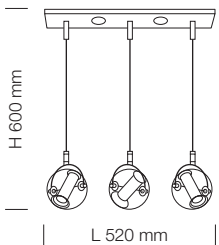

ORIENTABLE AND DIRECTIONABLE RECESSED LAMP AVAILABLE IN ONE LIGHT OR TWO LIGHTS VERSION. THE FRAME IS IN POLISHED STEEL.

5881

5875

GHIGO

5872

5880

PIANTANA REGOLABILE A QUATTRO PUNTI
LUCE. CON SNODO CENTRALE E COMPLETA
ORIENTABILITÀ DEI FARETTI.

STANDING LAMP WITH 4 SPOTLIGHTS
COMPLETELY ADJUSTABLE.

5873
GZ10 1 x max 75W 
Hi Spot ES 111
CE 

5874
GZ10 1 x max 50W 
CE 

5881
GZ10 2 x max 50W 
CE 

5875
GZ10 3 x max 50W 
CE 

5870
GZ10 2 x max 50W 
CE 

5868
GZ10 1 x max 75W 
Hi Spot ES 111
CE 