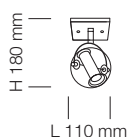

5869
GZ10 1 x max 50W
CE