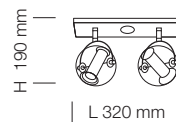

ORIENTABLE AND DIRECTIONABLE RECESSED LAMP AVAILABLE IN ONE LIGHT OR TWO LIGHTS VERSION. THE FRAME IS IN POLISHED STEEL.

5881

5875

GHIGO

5872

5880

PIANTANA REGOLABILE A QUATTRO PUNTI
LUCE. CON SNODO CENTRALE E COMPLETA
ORIENTABILITÀ DEI FARETTI.

STANDING LAMP WITH 4 SPOTLIGHTS
COMPLETELY ADJUSTABLE.

5873
GZ10 1 x max 75W 
Hi Spot ES 111
CE 

5874
GZ10 1 x max 50W 
CE 

5881
GZ10 2 x max 50W 
CE 

5875
GZ10 3 x max 50W 
CE 

5870
GZ10 2 x max 50W 
CE 

5868
GZ10 1 x max 75W 
Hi Spot ES 111
CE 