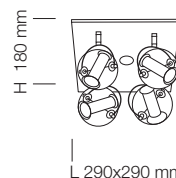

5872
GZ10 4 x max 50W
CE

SOSPENSIONI, LAMPADE DA PARETE,
SOFFITTO, INCASSO, SPOT LIGHT IN
VETRO E METALLO CROMATO.
ARTICOLI FORNITI CON LAMPADINE.

SUSPENSION, WALL/CEILING LAMPS,
RECESSED LAMPS, SPOT LIGHT IN
GLASS AND CHROMED METAL.
ARTICLES SUPPLIED WITH BULBS.